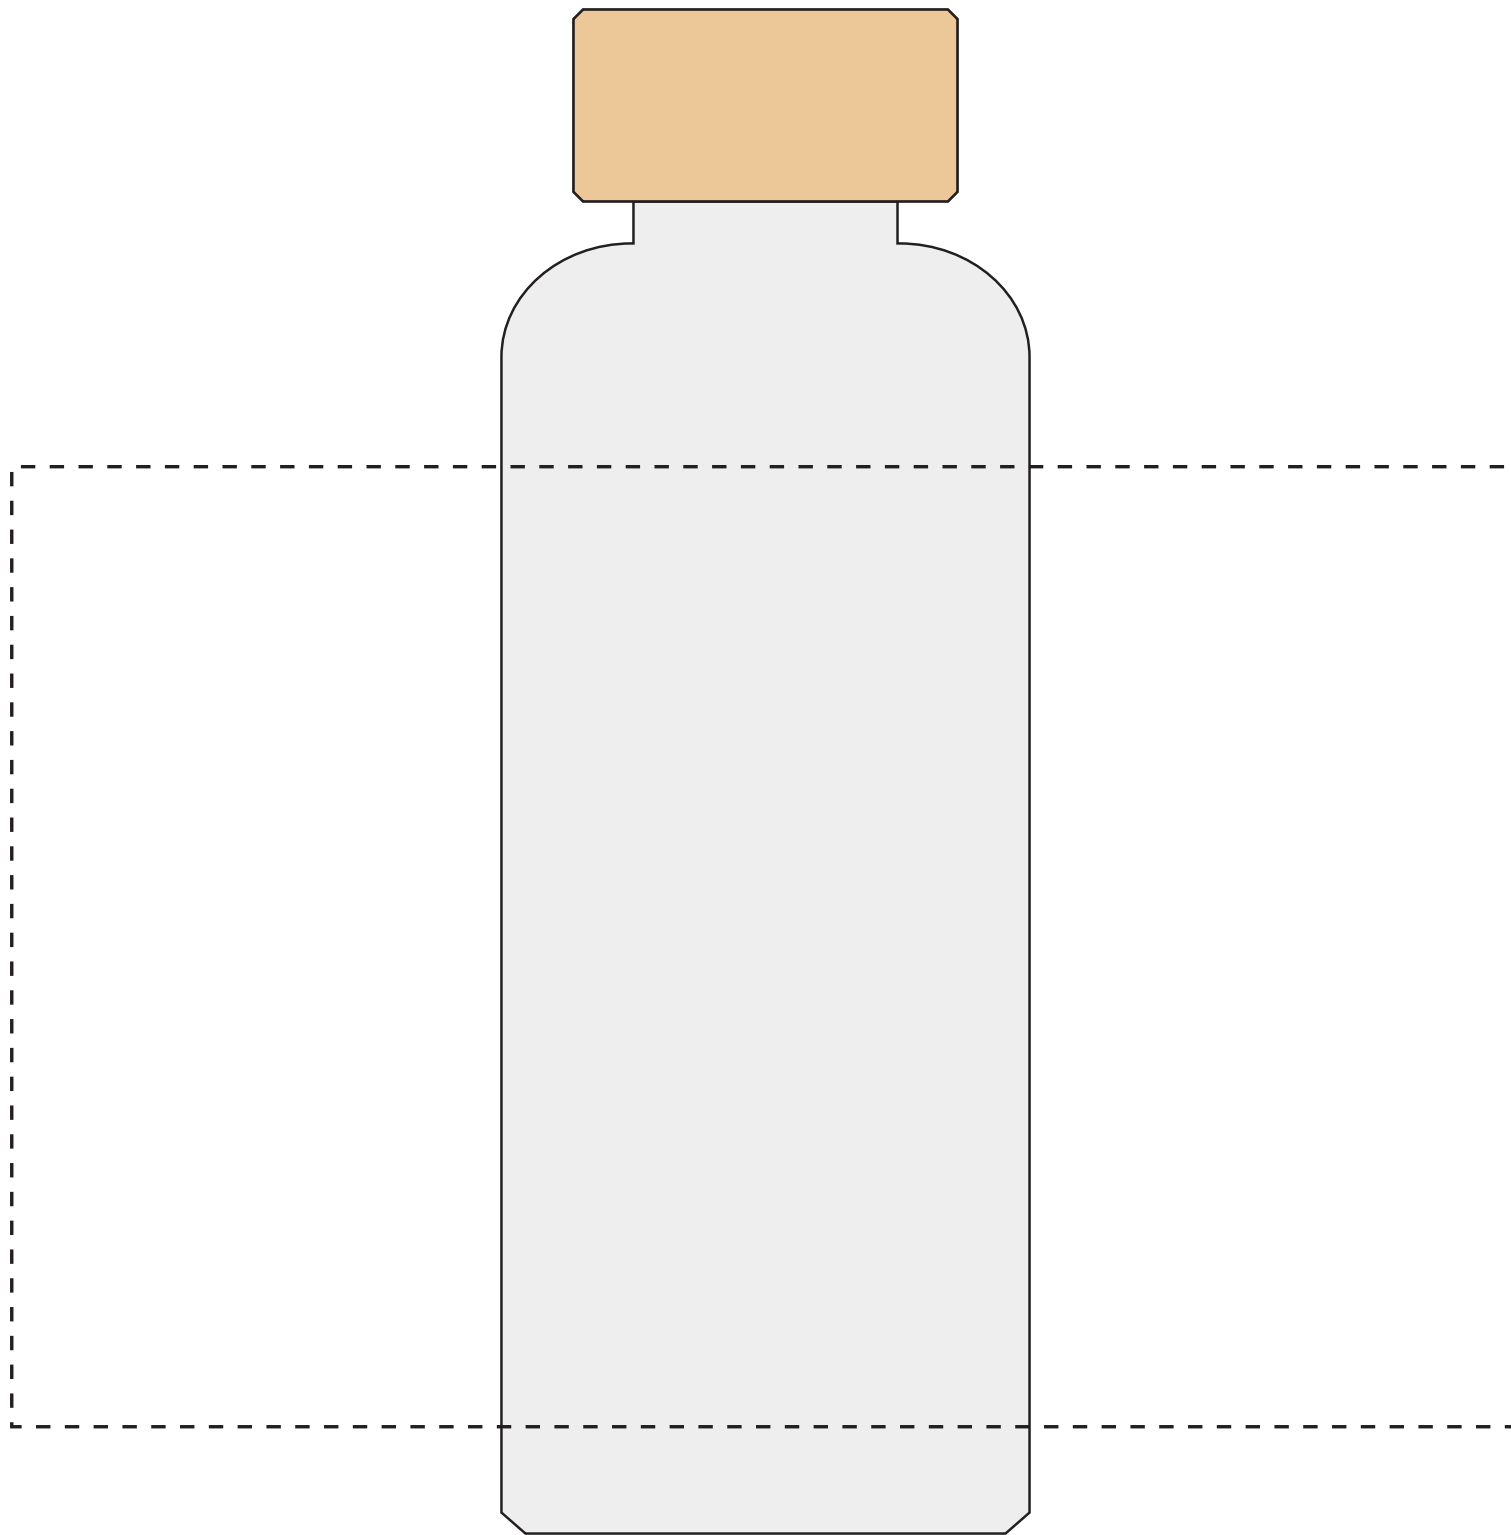

Front/Back Imprint

Front

Back

Imprint Size: 2.5" x 5"

Full Wrap Imprint

Imprint Size: 7.85" x 5"

Pricing includes a one to full color process imprint (PMS matches not guaranteed) on the front, back and full wrap.